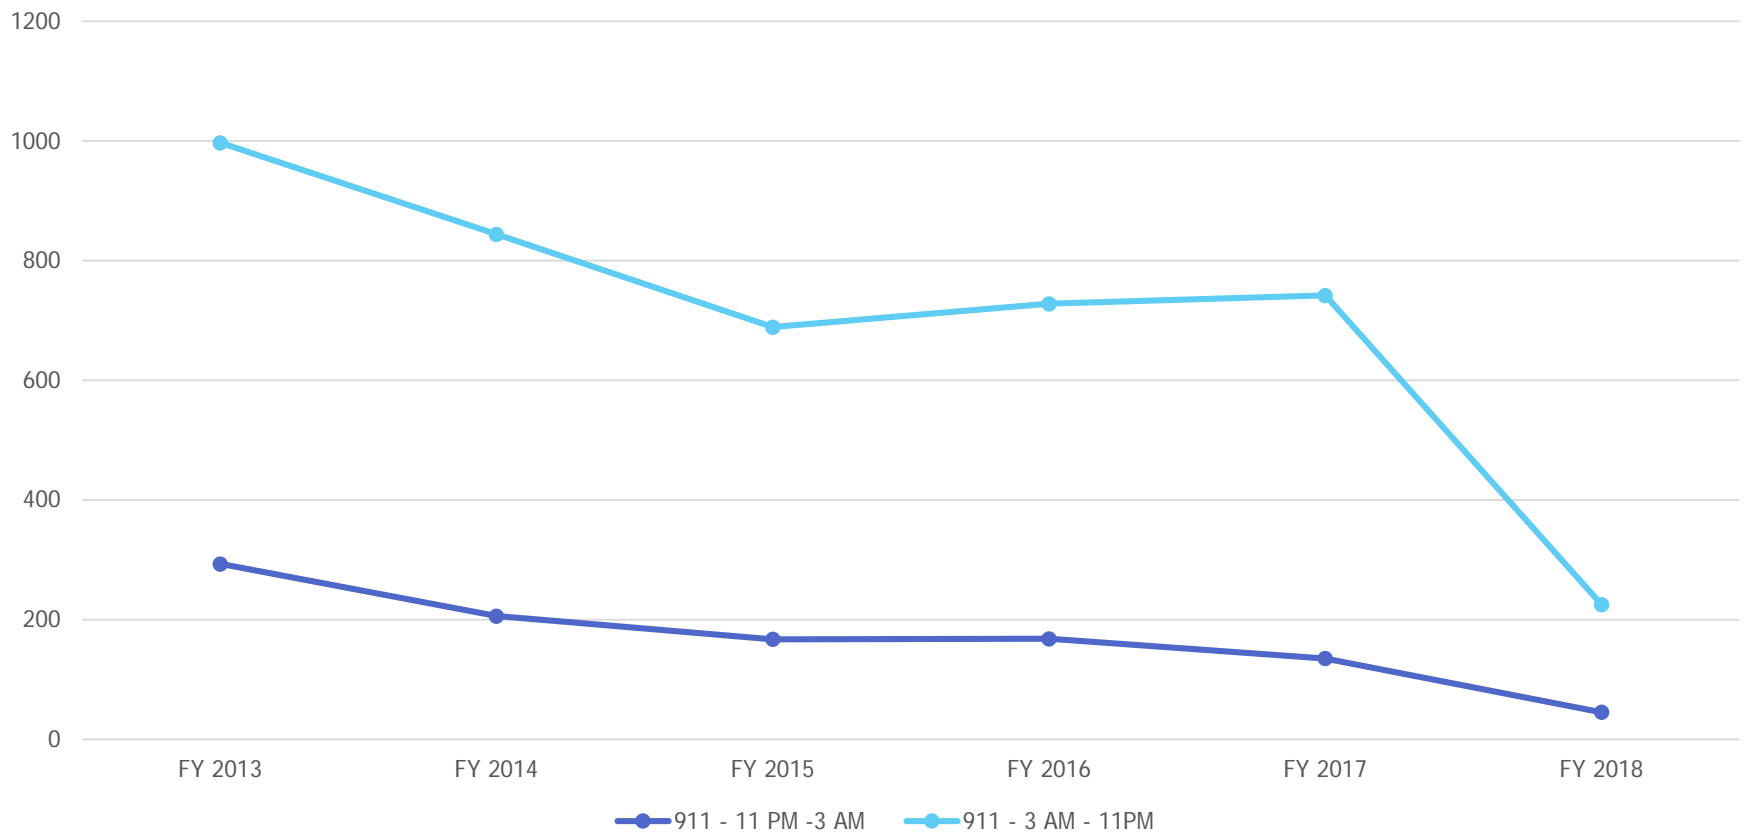

CALLS FOR SERVICE FY13-FY18 *Downtown 24 hours (Sunday through Saturday)*

911 Calls For Service