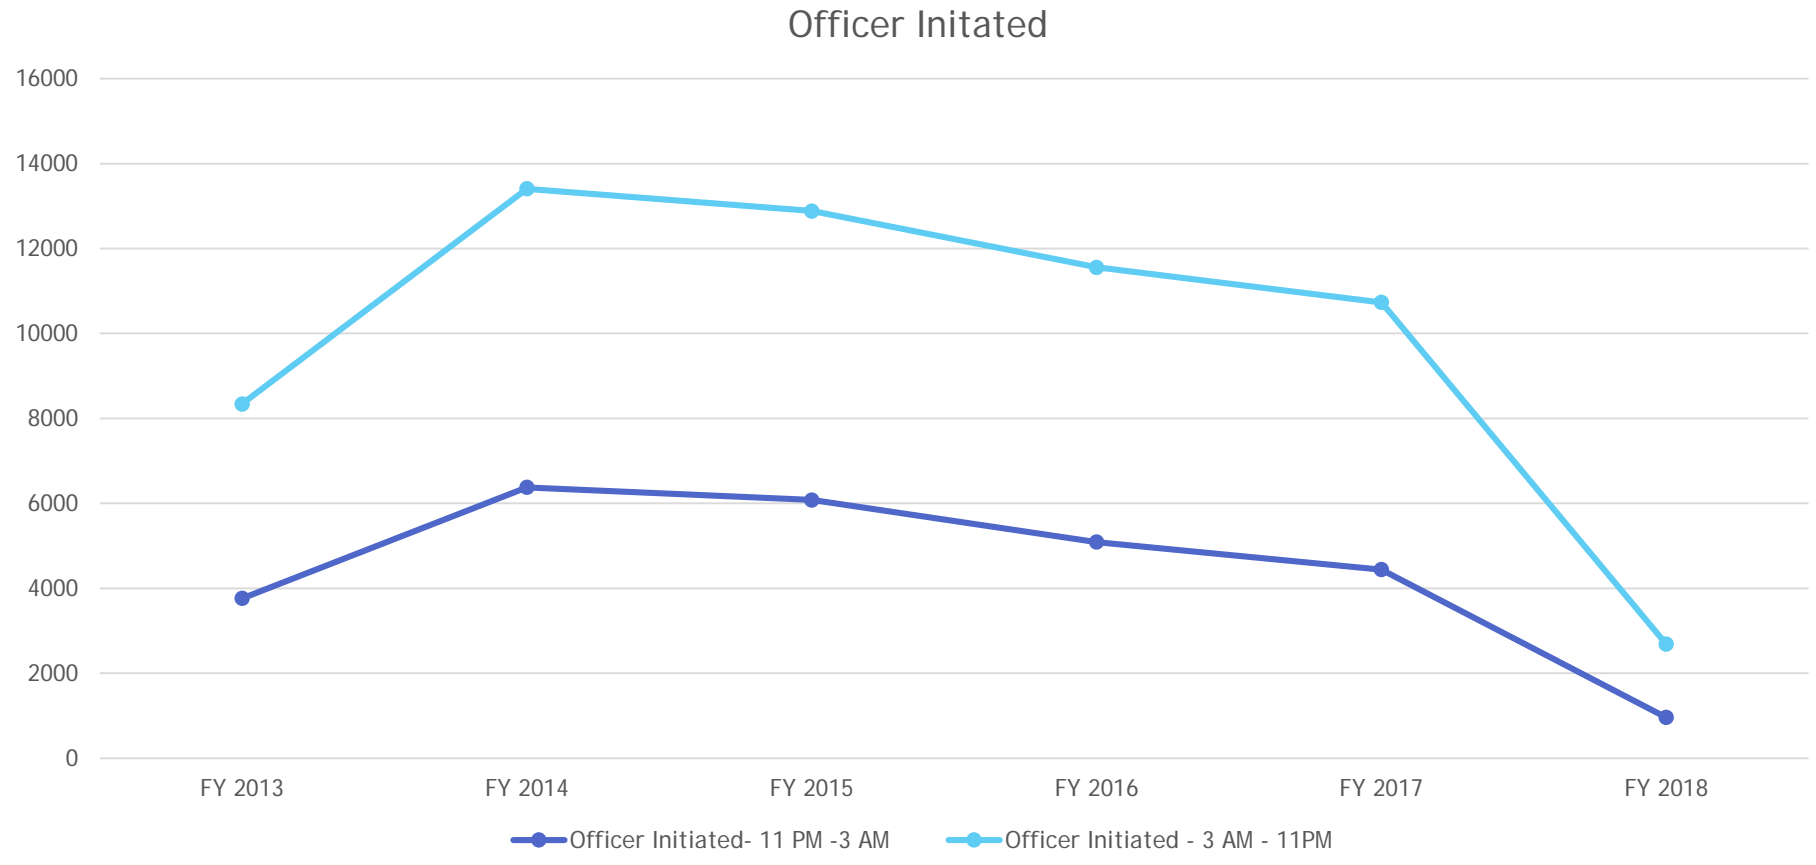

Bloomington Police Department: Focus on Downtown Hireback

CALLS FOR SERVICE FY13-FY18 *Downtown 24 hours (Sunday through Saturday)*

Bloomington Police Department: Focus on Downtown Hireback

PREDOMINANT CALL TYPES DOWNTOWN FY 2013 to FY 2018 Called in by citizens

Call Type	911	Telephone	Grand Total
Disorderly Conduct	411	724	1135
MVA	475	301	776
Check Well-Being	210	428	638
911 Hangup	348	113	461
Alarm Burglary	5	397	402
PARKING	8	338	346
FIGHT	199	143	342
Other Public Complaint	60	244	304
Intoxicated Subject	101	180	281
Assist	138	123	261