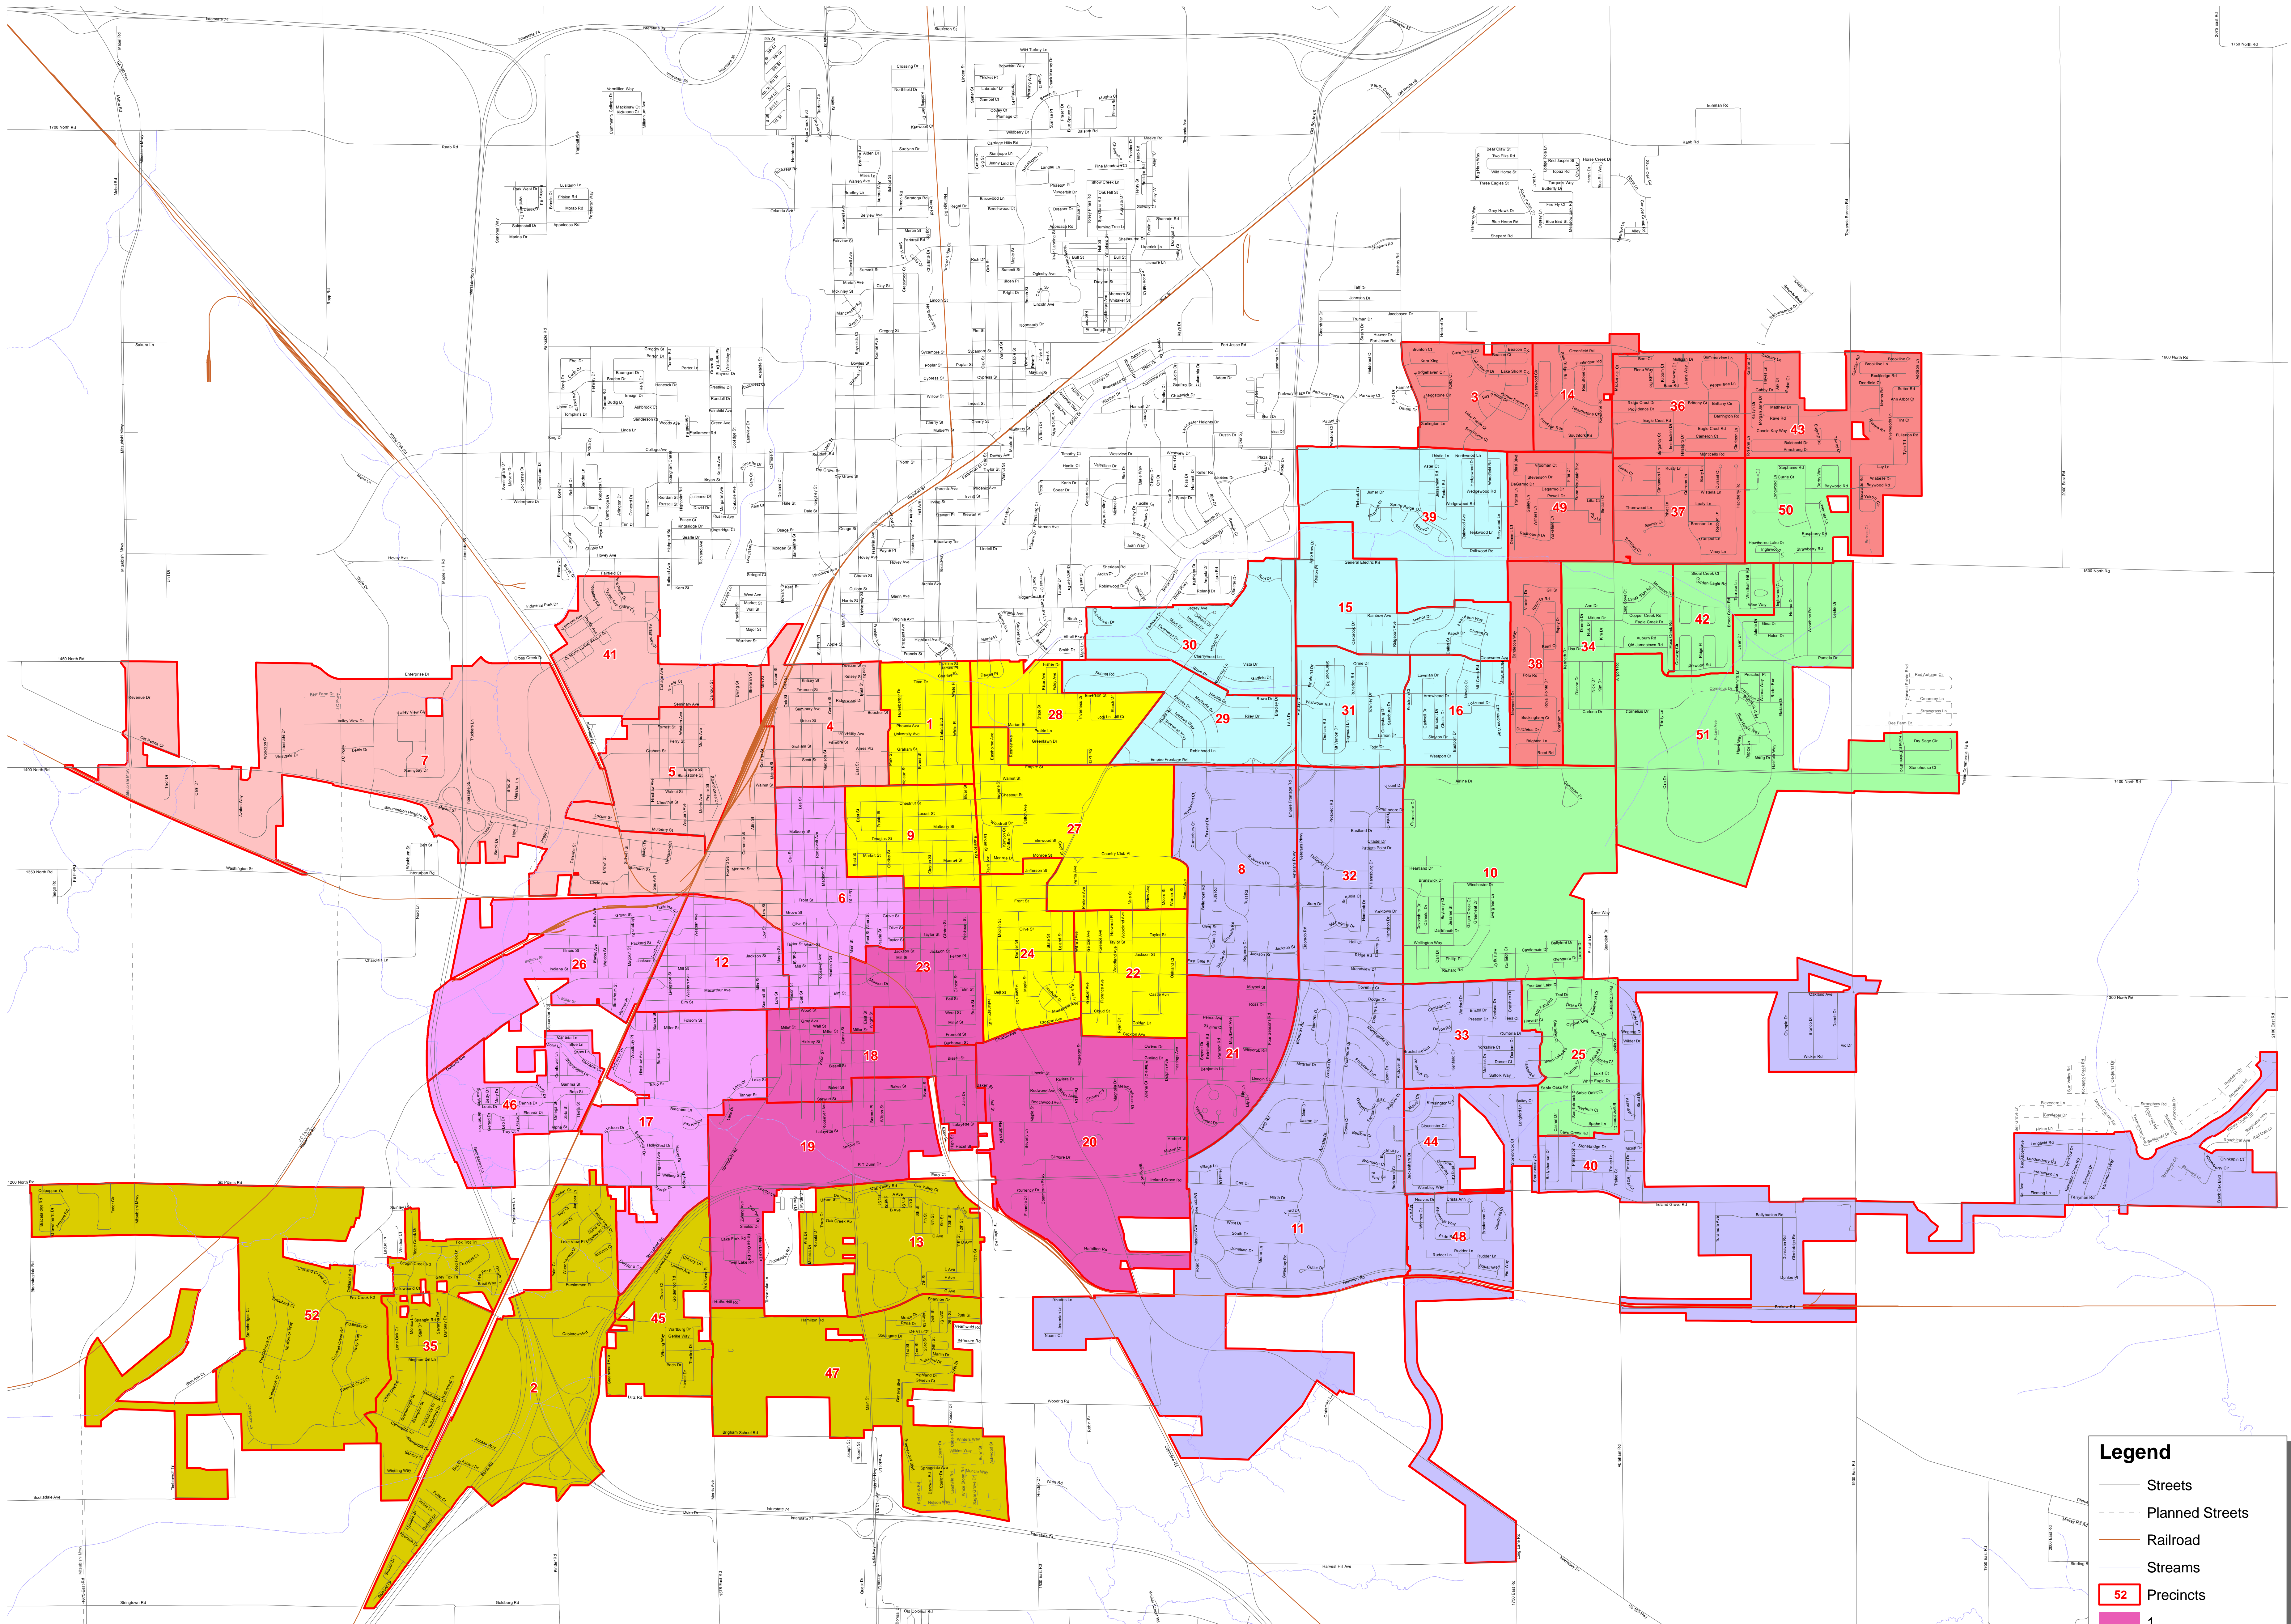

Ward and Precinct Map

Odd-numbered wards have elections in April of 2013
 Even-numbered wards have elections in April of 2015

Legend

- Streets
- Planned Streets
- Railroad
- Streams
- 52 Precincts
- 1
- 2
- 3
- 4
- 5
- 6
- 7
- 8
- 9

Approved 11/28/2011
 Revised 01/13/2012

2013 for odd numbered wards
 2015 for even numbered wards

1,500 750 0 1,500 3,000 4,500 6,000 7,500 Feet