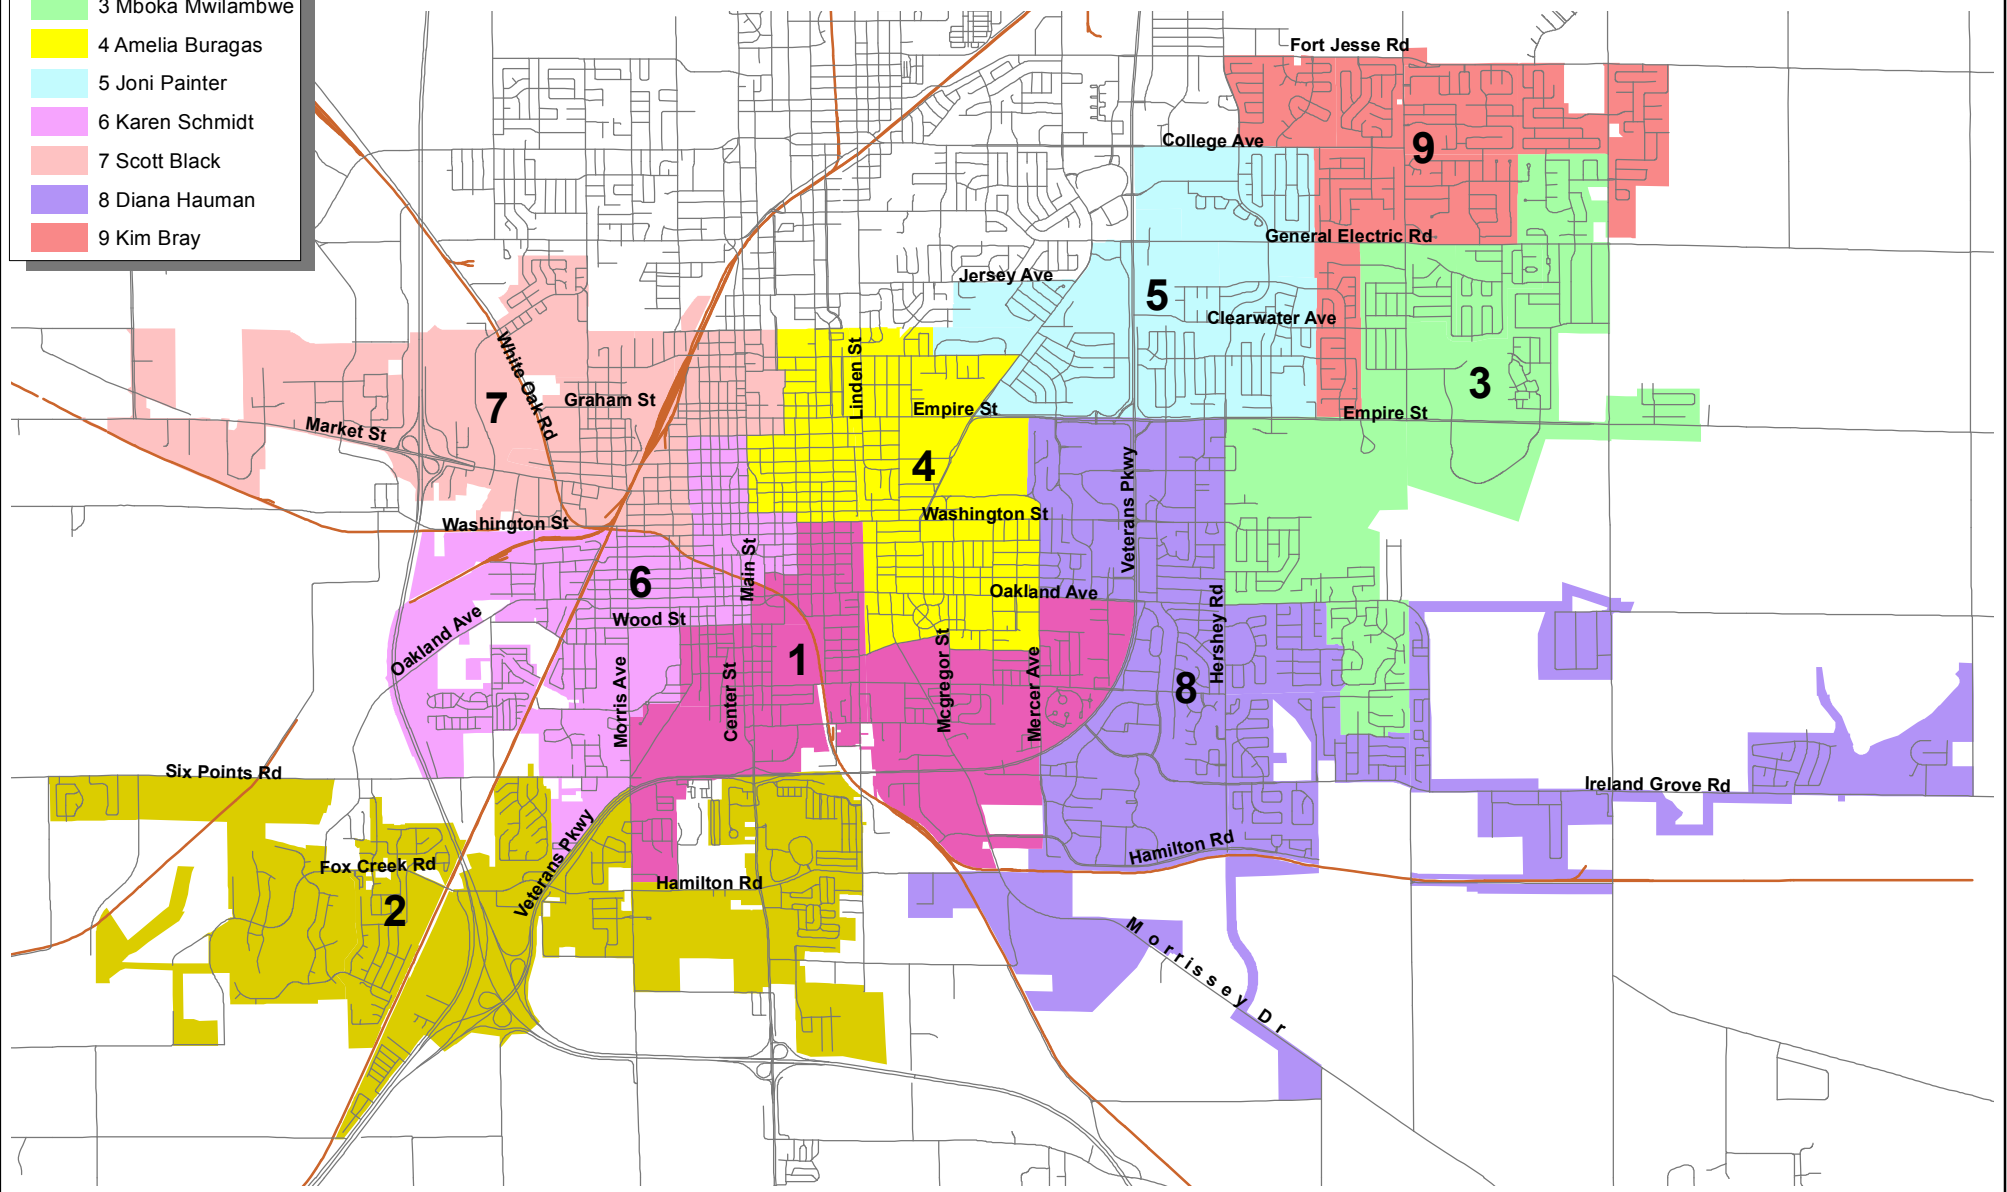

**Legend**

- Streets
- Railroad
- 1 Jamie Mathy
- 2 David Sage
- 3 Mboka Mwilambwe
- 4 Amelia Buragas
- 5 Joni Painter
- 6 Karen Schmidt
- 7 Scott Black
- 8 Diana Hauman
- 9 Kim Bray

# Ward Map

# City of Bloomington, Illinois

0.25 1/2 0.5 Miles

2017 election for odd numbered wards  
 2019 election for even numbered wards

Approved 11/28/2011  
 Revised 05/01/2017