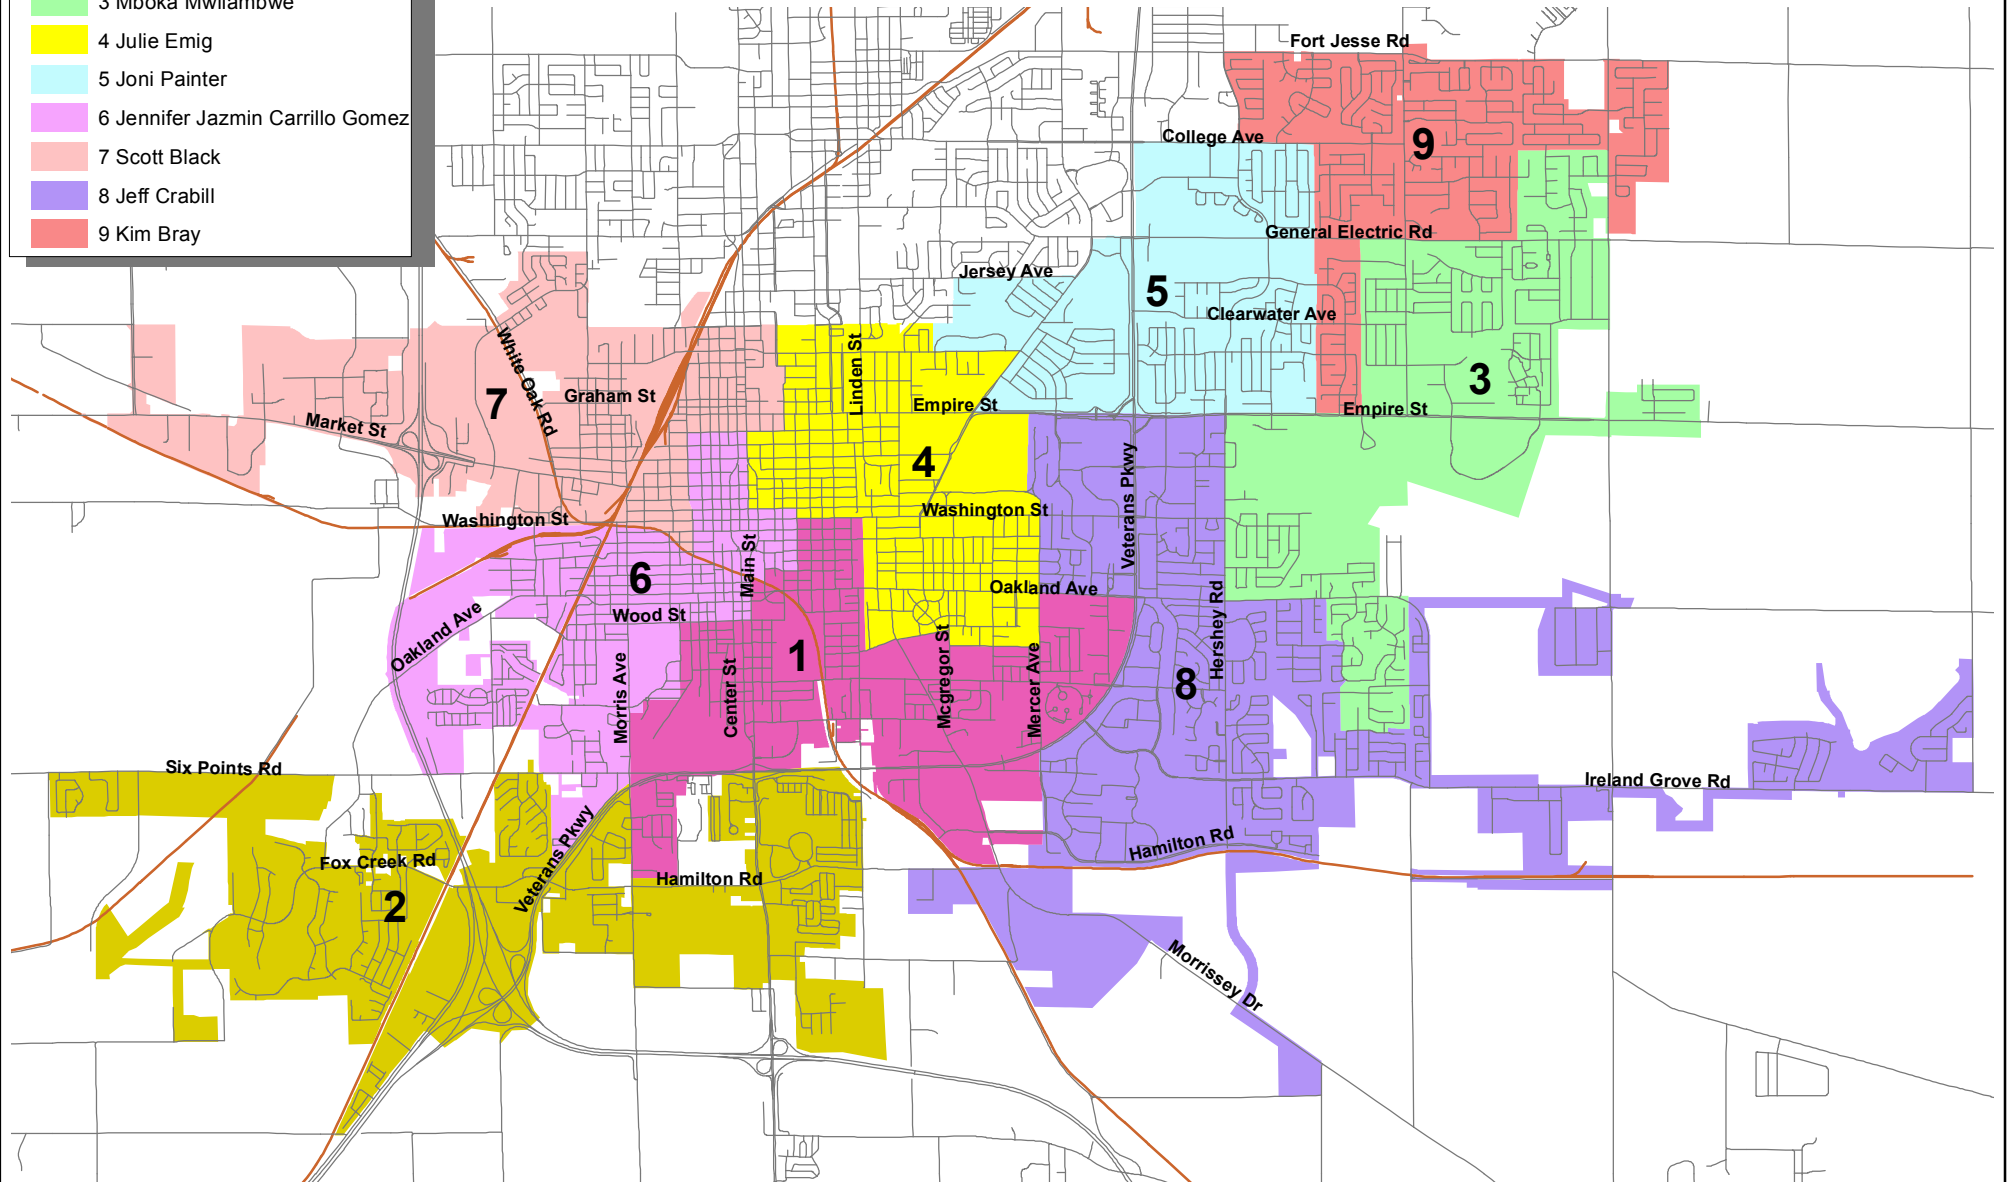

Ward Map

City of Bloomington, Illinois

Legend

- Road Centerline
- Railroad
- 1 Jamie Mathy
- 2 Donna Boelen
- 3 Mboka Mwilambwe
- 4 Julie Emig
- 5 Joni Painter
- 6 Jennifer Jazmin Carrillo Gomez
- 7 Scott Black
- 8 Jeff Crabill
- 9 Kim Bray

0.25 1/2 0.5 Miles

2021 election for odd numbered wards
2023 election for even numbered wards

Revised 05/01/2019